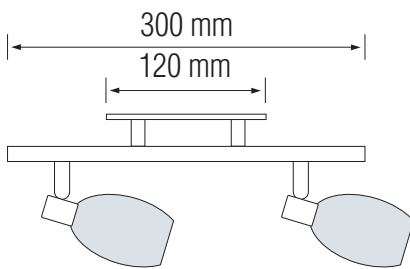

CEILING LAMP

Product&Family Code: 035 003 0002

MANAVGAT-2**CHROME**

Technical Drawing

Technical Data

Voltage (V)	220-240V
Product Wattage (W)	Max.2x40W
Lamp Type	E14
WEEE Regulation Appropriate	Yes
Operation Temperature	-20 / +40
Materials	Chrome + Glass
Protection Class	I
Dimmable	No
EEI	E to A++
IP Rating	20