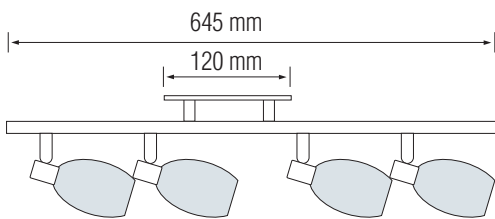

Technical Drawing