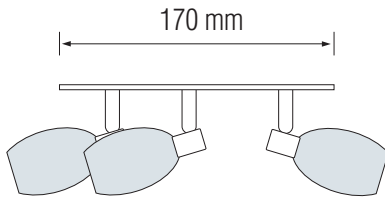

## Technical Drawing

## Technical Data

Voltage (V)	220-240V
Product Wattage (W)	Max.3x40W
Lamp Type	E14
WEEE Regulation Appropriate	Yes
Operation Temperature	-20 / +40
Materials	Chrome + Glass
Protection Class	I
Dimmable	No
EEI	<b>E</b> to <b>A++</b>
IP Rating	20