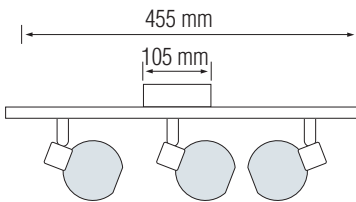

Technical Drawing