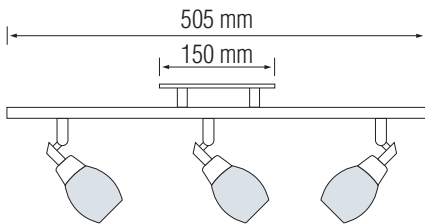

CEILING LAMP

Product&Family Code: 035 005 0003

KEMER-3

CHROME

Technical Data

Voltage (V)	220-240V
Product Wattage (W)	Max. 3 x 40W
Lamp Type	G9
WEEE Regulation Appropriate	Yes
Operation Temperature	-20 / +40
Materials	Chrome + Glass
Protection Class	I
Dimmable	No
EEI	C to A++
IP Rating	20

Technical Drawing

Applications

- Designed indoor applications: Great for interior spaces, laundry, kitchen, storage, utility room.

Features

- Easy installation
- High heat dissipation, low carbon and environmental protection.
- Low energy bulb (Bulb included)