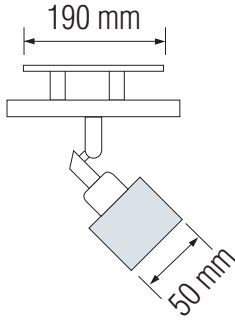

CEILING LAMP

Product&Family Code: 035 006 0001

EFES-1**CHROME**

Technical Drawing

Technical Data

Voltage (V)	220-240V
Product Wattage (W)	Max. 40W
Lamp Type	G9
WEEE Regulation Appropriate	Yes
Operation Temperature	-20 / +40
Materials	Chrome + Glass
Protection Class	I
Dimmable	No
EEI	C to A++
IP Rating	20