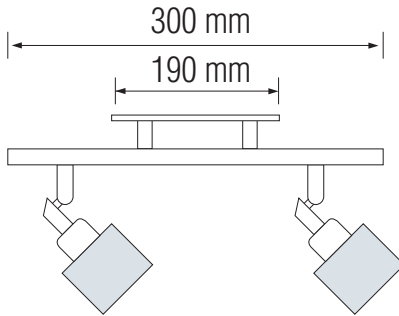

## Technical Drawing

### Technical Data

Voltage (V)	220-240V
Product Wattage (W)	Max. 2 x 40W
Lamp Type	G9
WEEE Regulation Appropriate	Yes
Operation Temperature	-20 / +40
Materials	Chrome + Glass
Protection Class	I
Dimmable	No
EEI	C to A++
IP Rating	20