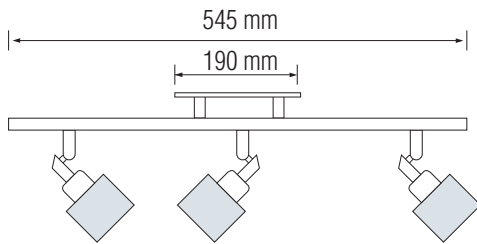

CEILING LAMP

Product&Family Code: 035 006 0003

EFES-3**CHROME**

Technical Drawing

Technical Data

Voltage (V)	220-240V
Product Wattage (W)	Max. 3 x 40W
Lamp Type	G9
WEEE Regulation Appropriate	Yes
Operation Temperature	-20 / +40
Materials	Chrome + Glass
Protection Class	I
Dimmable	No
EEI	C to A++
IP Rating	20