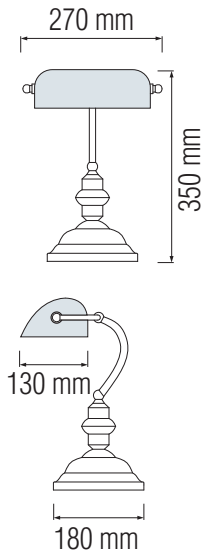

DESK LAMP

Product&Family Code: 048 014 0060

SİMGE

GREEN

BLUE

Technical Data

Voltage (V)	220-240V
Product Wattage (W)	Max. 60W
Lamp Type	E27
WEEE Regulation Appropriate	Yes
Operation Temperature	-20 / +40
Materials	Metal + Glass
Protection Class	II
Dimmable	No
EEL	C to A++
IP Rating	20

Technical Drawing

Applications

- Designed indoor applications

Features

- Easy installation
- High heat dissipation, low carbon and environmental protection.
- Low energy bulb (Bulb not included)