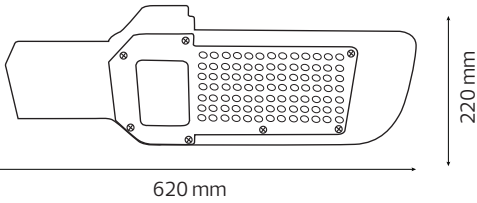

LED STREET LAMP

Product&Family Code: 074 005 0100

ORLANDO-100

Technical Data

Voltage (V)	85-265V
Product Wattage (W)	100
Equivalence with incandescent lamp(W)	800
Colour Render Index (Ra)	>Ra80
Colour Temperature (K)	6400K
Materials	Aluminium + PC
Protection Class	I
Dimmable	No
EEI	A to A++
Warm-up time up to 60 %of the full light output	Instant Full Light
Luminous Flux (lm)	8923
Luminous Efficacy (lm/W)	89
Rated Life (hrs) ⌚	30.000
IP Rating	65
Power Factor	>0.9
Beam Angle	120°
Hole Diameter (mm)	60
Installation Height(m)	5
Number of ON-OFF cycling	x25.000

BLACK

Technical Drawing

Photometric Diagram

Applications

- Street.

Features

- High Lumen and CRI, Good quality & Constant Current driver.
- High heat dissipation, low carbon and environmental protection.
- SMD LED Lamp Base.
- Aluminum Body