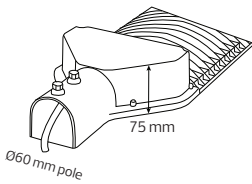

LED STREET LAMP

Product&Family Code: 074 005 0100

ORLANDO-100

Technical Data

Voltage (V)	85-265V
Product Wattage (W)	100
Equivalence with incandescent lamp(W)	800
Colour Render Index (Ra)	>Ra80
Colour Temperature (K)	6400K
Materials	Aluminium + PC
Protection Class	I
Dimmable	No
EEI	A to A++
Warm-up time up to 60 %of the full light output	Instant Full Light
Luminous Flux (lm)	8923
Luminous Efficacy (lm/W)	89
Rated Life (hrs) ⌚	30.000
IP Rating	65
Power Factor	>0.9
Beam Angle	120°
Hole Diameter (mm)	60
Installation Height(m)	5
Number of ON-OFF cycling	x25.000

BLACK

Technical Drawing

Photometric Diagram

Applications

- Street.

Features

- High Lumen and CRI, Good quality & Constant Current driver.
- High heat dissipation, low carbon and environmental protection.
- SMD LED Lamp Base.
- Aluminum Body