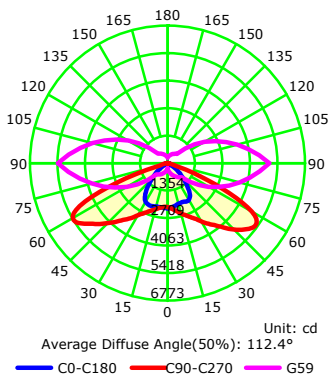

LED STREET LAMP

Product&Family Code: 074 005 0100

ORLANDO-100

Technical Data

Voltage (V)	85-265V
Product Wattage (W)	100
Equivalence with incandescent lamp(W)	800
Colour Render Index (Ra)	>Ra80
Colour Temperature (K)	6400K
Materials	Aluminium + PC
Protection Class	I
Dimmable	No
EEI	A to A++
Warm-up time up to 60 %of the full light output	Instant Full Light
Luminous Flux (lm)	8923
Luminous Efficacy (lm/W)	89
Rated Life (hrs) ⌚	30.000
IP Rating	65
Power Factor	>0.9
Beam Angle	120°
Hole Diameter (mm)	60
Installation Height(m)	5
Number of ON-OFF cycling	x25.000

BLACK

Technical Drawing

Photometric Diagram

Applications

- Street.

Features

- High Lumen and CRI, Good quality & Constant Current driver.
- High heat dissipation, low carbon and environmental protection.
- SMD LED Lamp Base.
- Aluminum Body