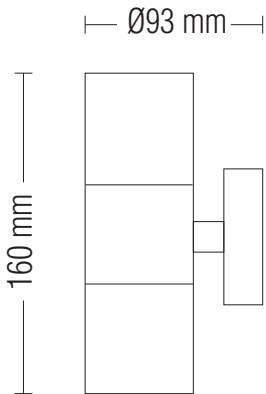

## Technical Data

Voltage (V)	220-240V
Product Wattage (W)	Max.2x35W
Lamp Type	GU10
WEEE Regulation Appropriate	Yes
Operation Temperature	-30 / +40
Materials	Stainless Steel Body + Glass
Protection Class	I
Dimmable	No
EEI	<b>E</b> to <b>A<sup>++</sup></b>
IP Rating	44

## Technical Drawing