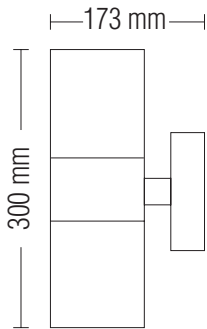

Technical Drawing