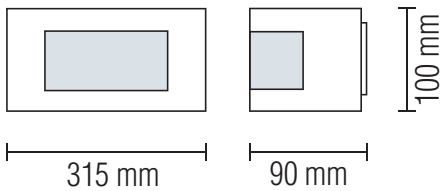

Technical Drawing