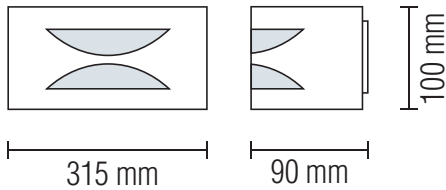

Technical Drawing