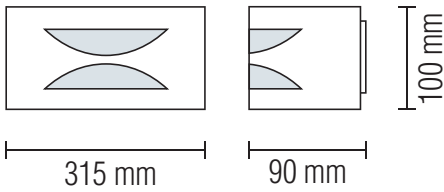

Technical Drawing