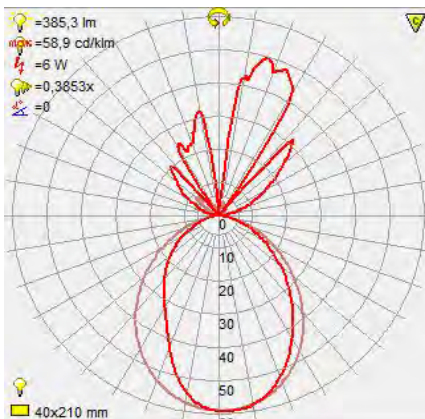

Photometric Diagram