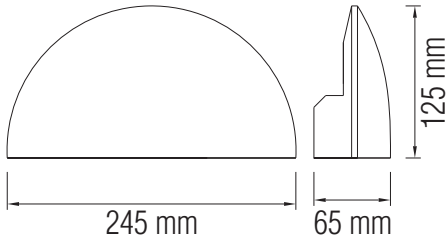

LED GARDEN LAMP

Product&Family Code: 076 003 0006

ARDIÇ

BLACK

Technical Drawing

Technical Data	
Voltage (V)	220-240V
Product Wattage (W)	5.5
Equivalence with incandescent lamp(W)	44
Colour Render Index (Ra)	>Ra70
Colour Temperature (K)	4100K
Materials	Alumunium
Protection Class	I
Dimmable	No
EEI	A to A++
Warm-up time up to 60 %of the full light output	Instant Full Light
Luminous Flux (lm)	385
Luminous Efficacy (lm/W)	77
Rated Life (hrs) ⌚	30.000
IP Rating	44
Power Factor	>0.5
Beam Angle	120°
Starting Time	<0.2s
Number of ON-OFF cycling	x15.000

Applications

- Designed Outdoor applications: Gardens

Photometric Diagram

Features

- High Lumen and CRI, Good quality & Constant Current driver.
- High heat dissipation, low carbon and environmental protection.
- Power LED Lamp Base.
- Innovative Design of Assembly Structure