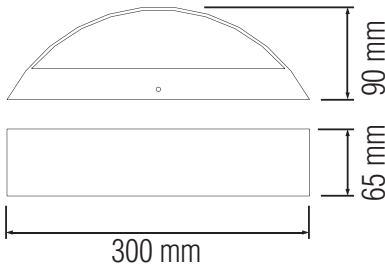

LED GARDEN LAMP

Product&Family Code: 076 004 0006

MEŞE

BLACK

Technical Drawing

Technical Data

Voltage (V)	220-240V
Product Wattage (W)	5.5
Equivalence with incandescent lamp(W)	44
Colour Render Index (Ra)	>Ra70
Colour Temperature (K)	4100K
Materials	Alumunium
Protection Class	I
Dimmable	No
EEI	A to A++
Warm-up time up to 60 %of the full light output	Instant Full Light
Luminous Flux (lm)	420
Luminous Efficacy (lm/W)	76
Rated Life (hrs) ⌚	30.000
IP Rating	44
Power Factor	>0.5
Beam Angle	120°
Starting Time	<0.2s
Number of ON-OFF cycling	x15.000

Applications

- Designed Outdoor applications: Gardens

Photometric Diagram

Features

- High Lumen and CRI, Good quality & Constant Current driver.
- High heat dissipation, low carbon and environmental protection.
- SMD LED Lamp Base.
- Innovative Design of Assembly Structure