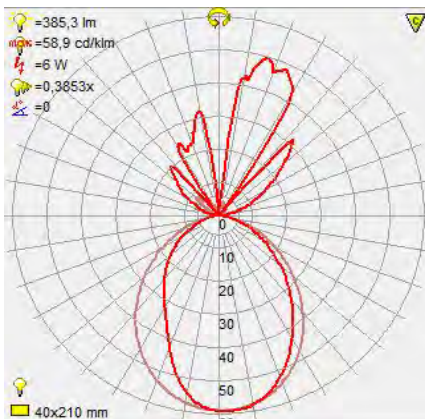

Photometric Diagram

Features

- High Lumen and CRI, Good quality & Constant Current driver.
- High heat dissipation, low carbon and environmental protection.
- SMD LED Lamp Base.
- Innovative Design of Assembly Structure