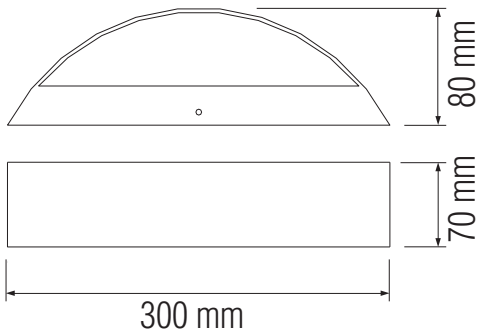

LED GARDEN LAMP

Product&Family Code: 076 005 0003

ZAKKUM

BLACK

Technical Drawing

Photometric Diagram

Technical Data

Voltage (V)	220-240V
Product Wattage (W)	3
Equivalence with incandescent lamp(W)	24
Colour Render Index (Ra)	>Ra70
Colour Temperature (K)	4100K
Materials	Alumunium
Protection Class	I
Dimmable	No
EEI	A to A++
Warm-up time up to 60 %of the full light output	Instant Full Light
Luminous Flux (lm)	230
Luminous Efficacy (lm/W)	76
Rated Life (hrs) ⌚	30.000
IP Rating	44
Power Factor	>0.5
Beam Angle	120°
Starting Time	<0.2s
Number of ON-OFF cycling	x15.000