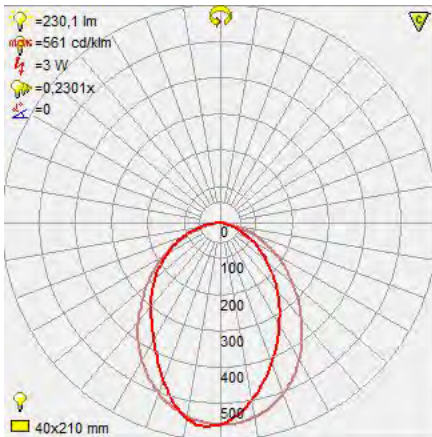

LED GARDEN LAMP

Product&Family Code: 076 005 0003

ZAKKUM

BLACK

Technical Drawing

Photometric Diagram

Technical Data

Voltage (V)	220-240V
Product Wattage (W)	3
Equivalence with incandescent lamp(W)	24
Colour Render Index (Ra)	>Ra70
Colour Temperature (K)	4100K
Materials	Alumunium
Protection Class	I
Dimmable	No
EEI	A to A++
Warm-up time up to 60 %of the full light output	Instant Full Light
Luminous Flux (lm)	230
Luminous Efficacy (lm/W)	76
Rated Life (hrs) ⌚	30.000
IP Rating	44
Power Factor	>0.5
Beam Angle	120°
Starting Time	<0.2s
Number of ON-OFF cycling	x15.000