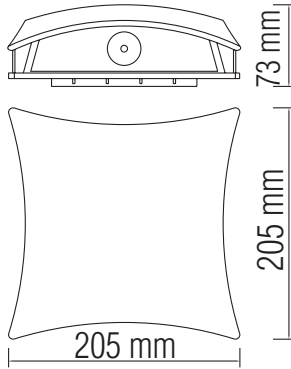

LED GARDEN LAMP

Product&Family Code: 076 006 0006

TAFLAN

BLACK

Technical Drawing

Technical Data	
Voltage (V)	220-240V
Product Wattage (W)	5.5
Equivalence with incandescent lamp(W)	44
Colour Render Index (Ra)	>Ra70
Colour Temperature (K)	4100K
Materials	Alumunium
Protection Class	I
Dimmable	No
EEI	A to A++
Warm-up time up to 60 %of the full light output	Instant Full Light
Luminous Flux (lm)	200
Luminous Efficacy (lm/W)	36
Rated Life (hrs) ⌚	30.000
IP Rating	44
Power Factor	>0.5
Beam Angle	120°
Starting Time	<0.2s
Number of ON-OFF cycling	x15.000