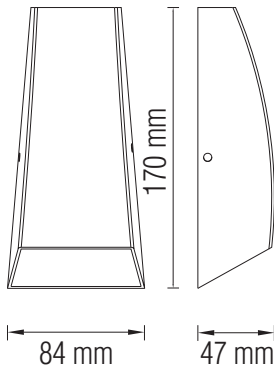

LED GARDEN LAMP

BLACK

Technical Drawing

Photometric Diagram

 Product&Family Code: **076 007 0004**
SELVI

Technical Data

| | |
|---|--------------------|
| Voltage (V) | 220-240V |
| Product Wattage (W) | 3.5 |
| Equivalence with incandescent lamp(W) | 44 |
| Colour Render Index (Ra) | >Ra70 |
| Colour Temperature (K) | 4100K |
| Materials | Alumunium |
| Protection Class | I |
| Dimmable | No |
| EEI | A to A++ |
| Warm-up time up to 60 %of the full light output | Instant Full Light |
| Luminous Flux (lm) | 35 |
| Luminous Efficacy (lm/W) | 10 |
| Rated Life (hrs) ⌚ | 30.000 |
| IP Rating | 44 |
| Power Factor | >0.5 |
| Beam Angle | 120° |
| Starting Time | <0.2s |
| Number of ON-OFF cycling | x15.000 |