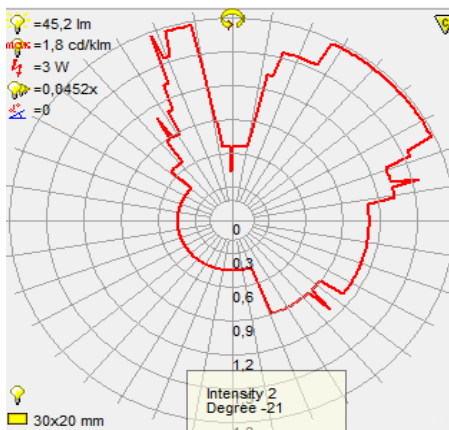

LED GARDEN LAMP

BLACK

Technical Drawing

Photometric Diagram

 Product&Family Code: **076 007 0004**
SELVI

Technical Data

| | |
|---|--------------------|
| Voltage (V) | 220-240V |
| Product Wattage (W) | 3.5 |
| Equivalence with incandescent lamp(W) | 44 |
| Colour Render Index (Ra) | >Ra70 |
| Colour Temperature (K) | 4100K |
| Materials | Alumunium |
| Protection Class | I |
| Dimmable | No |
| EEI | A to A++ |
| Warm-up time up to 60 %of the full light output | Instant Full Light |
| Luminous Flux (lm) | 35 |
| Luminous Efficacy (lm/W) | 10 |
| Rated Life (hrs) ⌚ | 30.000 |
| IP Rating | 44 |
| Power Factor | >0.5 |
| Beam Angle | 120° |
| Starting Time | <0.2s |
| Number of ON-OFF cycling | x15.000 |