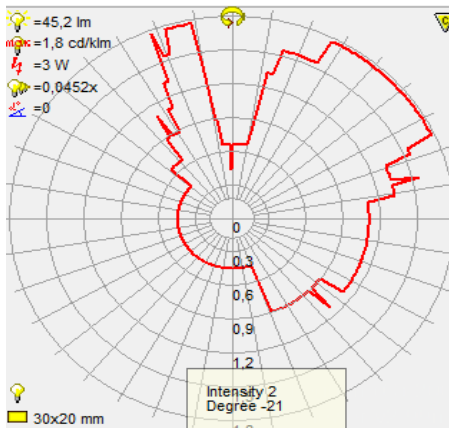

LED GARDEN LAMP

Product&Family Code: 076 008 0004

SALKIM

BLACK

Technical Drawing

Technical Data

Voltage (V)	220-240V
Product Wattage (W)	3.5
Equivalence with incandescent lamp(W)	44
Colour Render Index (Ra)	>Ra70
Colour Temperature (K)	4100K
Materials	Alumunium
Protection Class	I
Dimmable	No
EEI	A to A++
Warm-up time up to 60 %of the full light output	Instant Full Light
Luminous Flux (lm)	65
Luminous Efficacy (lm/W)	19
Rated Life (hrs) ⌚	30.000
IP Rating	44
Power Factor	>0.5
Beam Angle	120°
Starting Time	<0.2s
Number of ON-OFF cycling	x15.000

Applications

- Designed Outdoor applications: Gardens

Photometric Diagram

Features

- High Lumen and CRI, Good quality & Constant Current driver.
- High heat dissipation, low carbon and environmental protection.
- SMD LED Lamp Base.
- Innovative Design of Assembly Structure