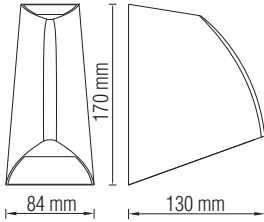

LED GARDEN LAMP

Product&Family Code: 076 008 0004

SALKIM

BLACK

Technical Drawing

Technical Data

Voltage (V)	220-240V
Product Wattage (W)	3.5
Equivalence with incandescent lamp(W)	44
Colour Render Index (Ra)	>Ra70
Colour Temperature (K)	4100K
Materials	Alumunium
Protection Class	I
Dimmable	No
EEI	A to A++
Warm-up time up to 60 %of the full light output	Instant Full Light
Luminous Flux (lm)	65
Luminous Efficacy (lm/W)	19
Rated Life (hrs) ⌚	30.000
IP Rating	44
Power Factor	>0.5
Beam Angle	120°
Starting Time	<0.2s
Number of ON-OFF cycling	x15.000

Applications

- Designed Outdoor applications: Gardens

Photometric Diagram

Features

- High Lumen and CRI, Good quality & Constant Current driver.
- High heat dissipation, low carbon and environmental protection.
- SMD LED Lamp Base.
- Innovative Design of Assembly Structure