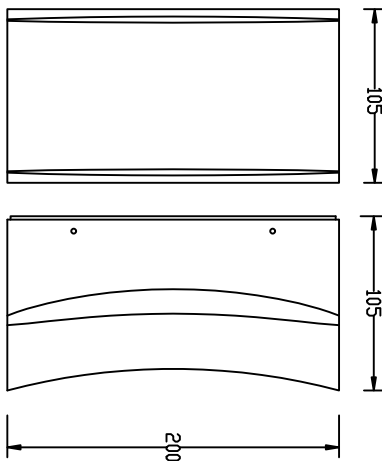

## Technical Drawing

## Technical Data

Voltage (V)	100-240V
Product Wattage (W)	12
Equivalence with incandescent lamp(W)	144
Colour Render Index (Ra)	>Ra70
Colour Temperature (K)	4200K
Materials	Aluminum
Protection Class	I
Dimmable	No
EEI	A to A++
Warm-up time up to 60 %of the full light output	Instant Full Light
Luminous Flux (lm)	750
Luminous Efficacy (lm/W)	62
Rated Life (hrs) ⌚	30.000
IP Rating	65
Power Factor	>0.5
Beam Angle	138°
Starting Time	<0.2s
Number of ON-OFF cycling	x15.000