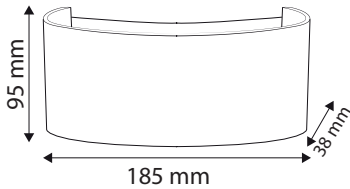

LED GARDEN LAMP

Product&Family Code: 076 039 0006

PROTON-6

BLACK

Technical Drawing

Technical Data

Voltage (V)	85-265V
Product Wattage (W)	6
Equivalence with incandescent lamp(W)	48
Colour Render Index (Ra)	>Ra70
Colour Temperature (K)	4200K
Materials	ALUMINIUM
Protection Class	I
Dimmable	No
EEL	A to A++
Warm-up time up to 60 %of the full light output	Instant Full Light
Luminous Flux (lm)	540
Luminous Efficacy (lm/W)	90
Rated Life (hrs) ⌚	30.000
IP Rating	65
Power Factor	>0.5
Beam Angle	30°
Starting Time	<0.2s
Number of ON-OFF cycling	x15.000