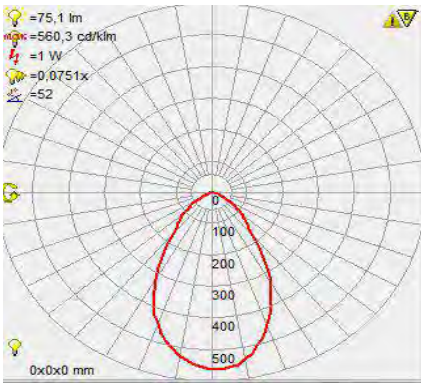

INGROUND & RECESSED TYPE LED LAMP

Product&Family Code: 079 003 0002

SAFİR

Technical Drawing

Photometric Diagram

Technical Data	
Voltage (V)	220-240V
Product Wattage (W)	1.2
Equivalence with incandescent lamp	9.6
Colour Render Index (Ra)	>Ra70
Colour Temperature (K)	6400K - BLUE
Materials	Aluminium
Protection Class	I
Dimmable	No
EEI	A to A++
Warm-up time up to 60 % of the full light output	Instant Full Light
Luminous Flux (lm)	75
Luminous Efficacy (lm/W)	63
Rated Life (hrs) ⌚	50.000
IP Rating	67
Power Factor	>0.3
Beam Angle	120°
Starting Time	<0.2s
Number of ON-OFF cycling	x25.000