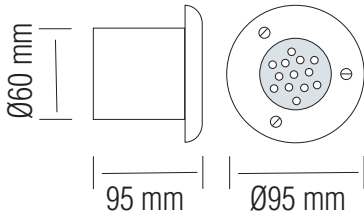

INGROUND & RECESSED TYPE LED LAMP

Product&Family Code: 079 003 0002

SAFİR

Technical Drawing

Photometric Diagram

Technical Data	
Voltage (V)	220-240V
Product Wattage (W)	1.2
Equivalence with incandescent lamp	9.6
Colour Render Index (Ra)	>Ra70
Colour Temperature (K)	6400K - BLUE
Materials	Aluminium
Protection Class	I
Dimmable	No
EEI	A to A++
Warm-up time up to 60 % of the full light output	Instant Full Light
Luminous Flux (lm)	75
Luminous Efficacy (lm/W)	63
Rated Life (hrs) ⌚	50.000
IP Rating	67
Power Factor	>0.3
Beam Angle	120°
Starting Time	<0.2s
Number of ON-OFF cycling	x25.000